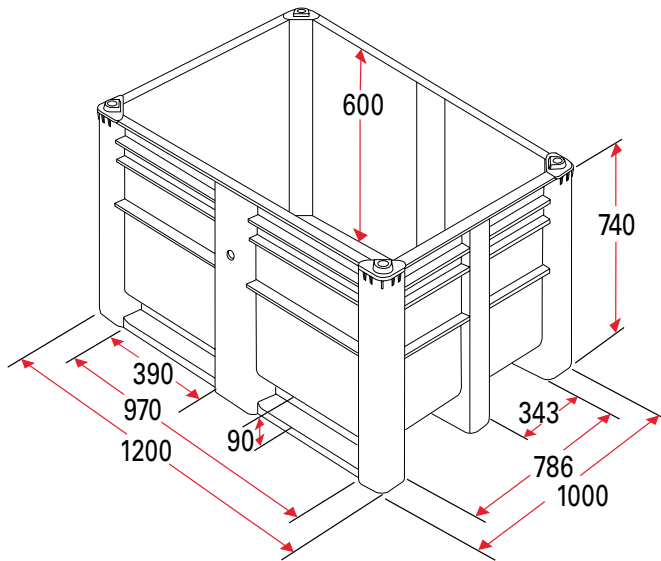

## DOLAV Box Pallet Type 1000

	BOX PALLET TYPE 1000
External Dimensions (mm)	1200x1000x740
Internal Dimensions (mm)	1120x920x600
Volume (litre)	600
Tare Weight (Kg)	38.5
Max Load (Kg)	700
Stack Load (Kg)	4000
Material	HDPE (Structural Foam)
Temperature Range	-40 C up to +60 C
Type*	Perforated/Solid/Combination